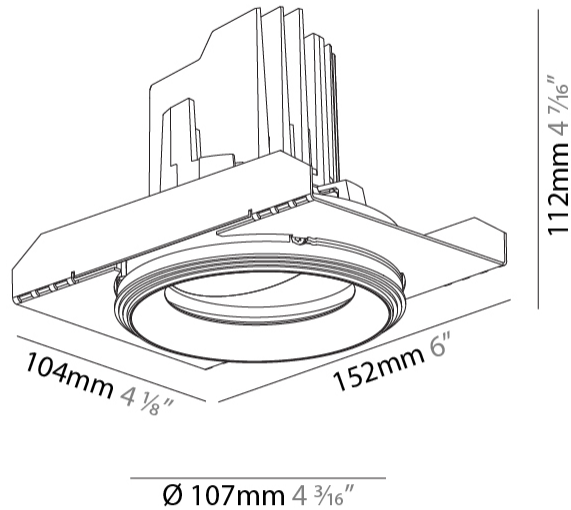

PHYSICAL

Shape: Round
Diameter (mm): 107
Diameter (in): 4 3/16
Height (mm): 112
Height (in): 4 7/16
Ceiling Thickness (mm): 10 / 12.5 / 15 / 25
Ceiling Thickness (in): 3/8 or 1/2 or 9/16 or 1
Min. Recessing Depth (mm): 130
Min. Recessing Depth (in): 5 1/8
Light Distribution: Adjustable / Downlight
Weight (kg): 0.596
Weight (lbs): 1.31
Fixture Finish: SSR / BKV / CWI / CRY / HAB / UFT / ITA / RUA / FTG / MYG / LOD / PUS / FRO / FUP / KIA / POP / BLS / SPG / MEY / GOH / GUM / CHC / COM / ABZ / JAG / OBR / MOS / ROR
Fixture Material: Aluminum Die Cast
Cut-out Measurements: Ø 111mm / 4 3/8"
Upon Request: Unique Ceiling Thickness

ELECTRICAL

Lamp Type: LED (Zhaga Standard)
Input Wattage (W): 13.2 / 16.5
Total Output Wattage (W): 12.1 / 14.7
Dimming: Tri-Mode (Non-Dimming and Phase Dimming (120Vac only) and 0-10V Dimming)
Driver Included: No
Driver Location: Recessed Housing
Driver Type: Constant Current - Universal
Driver Class: Class 2
Housing: See components
Input Voltage (V): 120 - 277
Constant Current (MA): 350

LED

Number of LEDs: 1
Color Temperature (°K): 2700 / 3000 / 3500 / 4000
Max. Delivered Lumen (lm): 850 / 950 / 1019 / 1040
Nominal Lumen (lm): 960 / 1070 / 1156 / 1180
CRI: >90 CRI
Lamp Life (hrs): 50000
Upon Request: RGB-W Tunable White Special Color Temperature Special LED

OPTICAL

Reflector: 10
Adjustability: Rotational 355°; Tilt 30°
Upon Request: Special Beam Angles

RATINGS AND CERTIFICATIONS