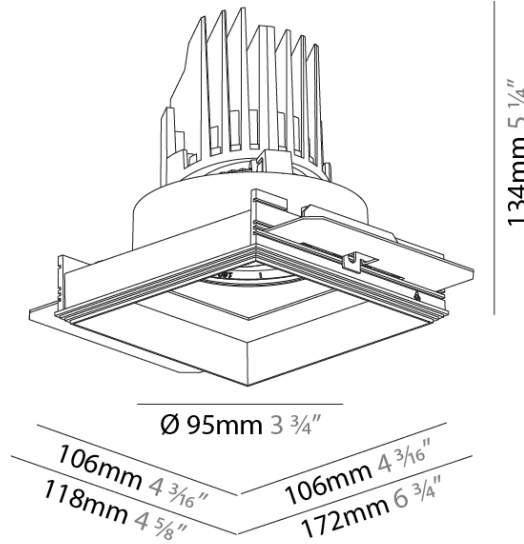

ELECTRICAL

Lamp Type: LED (Zhaga Standard)
Input Wattage (W): 13.2 / 16.5
Total Output Wattage (W): 12.1 / 14.7
[Dimming: Tri-Mode (Non-Dimming and Phase Dimming (120Vac only) and 0-10V Dimming)](#)
Driver Included: No
Driver Location: Recessed Housing
Driver Type: Constant Current - Universal
Driver Class: Class 2
Housing: See components
Input Voltage (V): 120 - 277
Constant Current (MA): 350

LED

Number of LEDs: 1
[Color Temperature (°K): 2700 / 3000 / 3500 / 4000](#)
Max. Delivered Lumen (lm): 850 / 950 / 1019 / 1040
Nominal Lumen (lm): 960 / 1070 / 1156 / 1180
CRI: >90 CRI
Efficiency (%): 88.5
Lamp Life (hrs): 50000
Upon Request: RGB-W Tunable White Special Color Temperature Special LED

OPTICAL

Reflector°: 10
Adjustability: Rotational 355°; Tilt 30°
Upon Request: Special Beam Angles

RATINGS AND CERTIFICATIONS

© 2024 Zaneen LLC, 10000 10th St, Suite 3382, F 416-247-9319, www.zaneen.com

Available for international specifications by adding "INT" at the end of the existing Model #. For assistance on 'custom' specifications, contact zteam@zaneen.com.
Certified By: Certified for North American Standards
In a constant effort to supply the best product, we reserve the right to change specifications or materials without notice. The most recent specification sheets are found at zaneen.com
IP rating: IP20