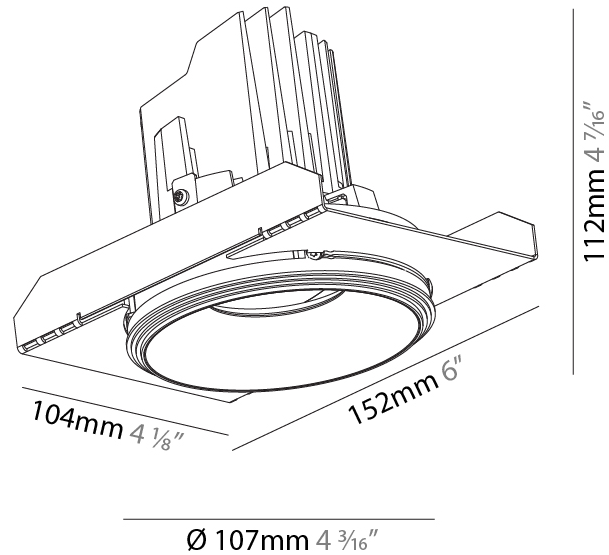

ELECTRICAL

Lamp Type: LED (Zhaga Standard)
Input Wattage (W): 13.2 / 16.5
Total Output Wattage (W): 12.1 / 14.7
Dimming: Tri-Mode (Non-Dimming and Phase Dimming (120Vac only) and 0-10V Dimming)
Driver Included: No
Driver Location: Recessed Housing
Driver Type: Constant Current - Universal
Driver Class: Class 2
Housing: See components
Input Voltage (V): 120 - 277
Constant Current (MA): 350

LED

Number of LEDs: 1
Color Temperature (°K): 2700 / 3000 / 3500 / 4000
Max. Delivered Lumen (lm): 850 / 950 / 1019 / 1040
Nominal Lumen (lm): 960 / 1070 / 1156 / 1180
CRI: >90 CRI
Efficiency (%): 88.5
Lamp Life (hrs): 50000
Upon Request: RGB-W Tunable White Special Color Temperature Special LED

OPTICAL

Reflector°: 10
Adjustability: Rotational 355°; Tilt 10°
Upon Request: Special Beam Angles

RATINGS AND CERTIFICATIONS

Zaneen Group Inc. © 2024, T 1800-388-3382, F 416-247-9319, www.zaneen.com
Certified By: Certified for North American Standards
Available for International specifications by adding "INT" at the end of the existing Model #. For assistance on 'custom' specifications, contact zteam@zaneen.com.
IP Rating: IP20
If a conflict occurs to supply the best product, we reserve the right to change specifications or materials without notice. The most recent specification sheets are found at zaneen.com